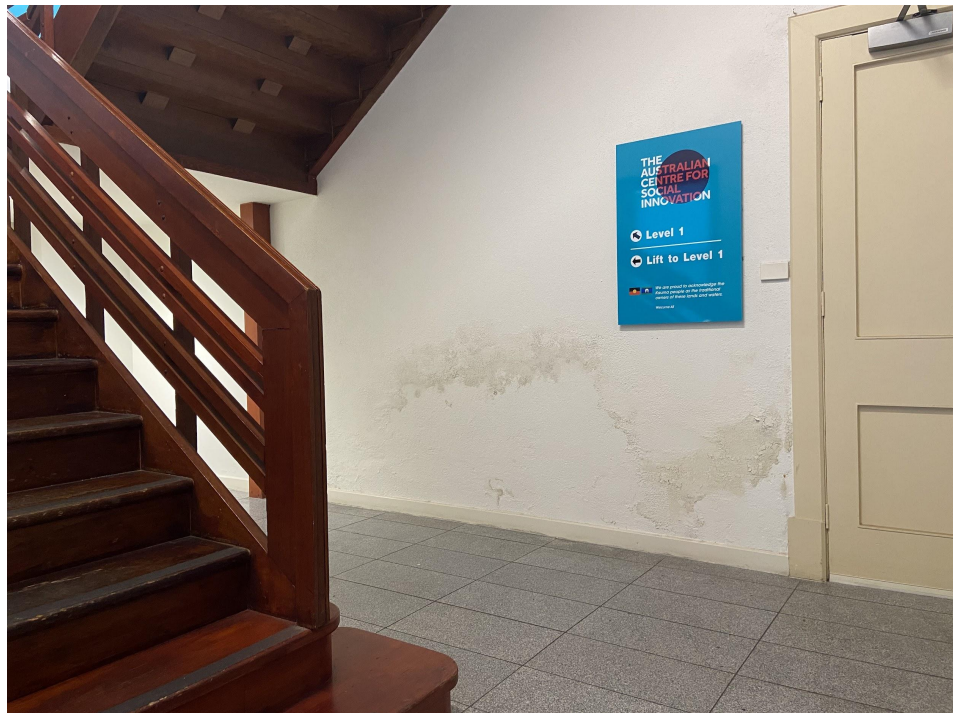

The nearest sloped curb leads into the car park from Flinders St. The centre of the sloped curb is a shallow gutter.

There is also a sloped curb at the corner of Flinders Street and Daly Street or at the pedestrian crossing on the corners of Flinders Street and Hutt Street.

5. Entrance doorway

The entrance is 102cm at its narrowest point. Your contact person will make sure both doors are open before you arrive.

6. Lift access

Access to level 1 is via a lift located behind the staircase to the left as you enter the building.

The lift is 140cm deep by 110cm wide, and the door is 90cm at its narrowest point.

7. Reception

As you exit the lift on the first floor, a gallery landing leads to a hallway and the main office.

Our hallway floors have long carpets, the edges of which are not attached to the floor. The carpets do, however, lie flat and should not be an obstruction.

Proceed towards the double doors at the end of the hall and turn right following signs to any specific rooms or reception.

We currently have a table set up as you enter with a COVID check-in and hand sanitising station.